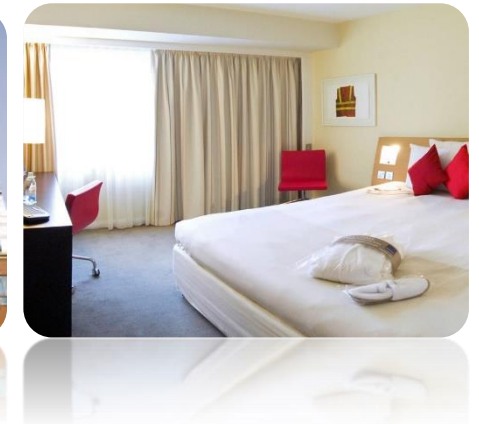

Novotel Centre Hotel

Check in to 4-star comfort at Novotel Reading Centre hotel with the city's best restaurants, bars and shopping on your doorstep.

Book online <http://www.novotel.com/gb/hotel-5432-novotel-reading-centre/index.shtml>

Address: 25b Friar Street, Reading, RG1 1DP