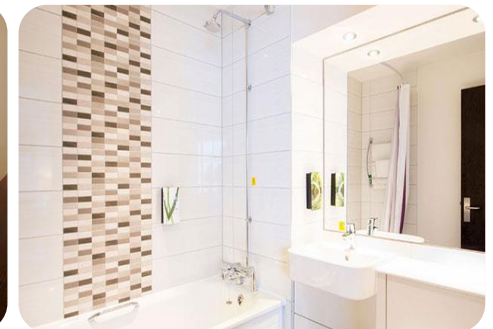

Premier Inn Hotel – Reading Gateway M4/J11

In a handy location for the M4, and close to the Madejski Stadium

Book online <https://www.premierinn.com/gb/en/home.html>

Address: Reading Gateway, Imperial Way, Reading, RG2 0TA